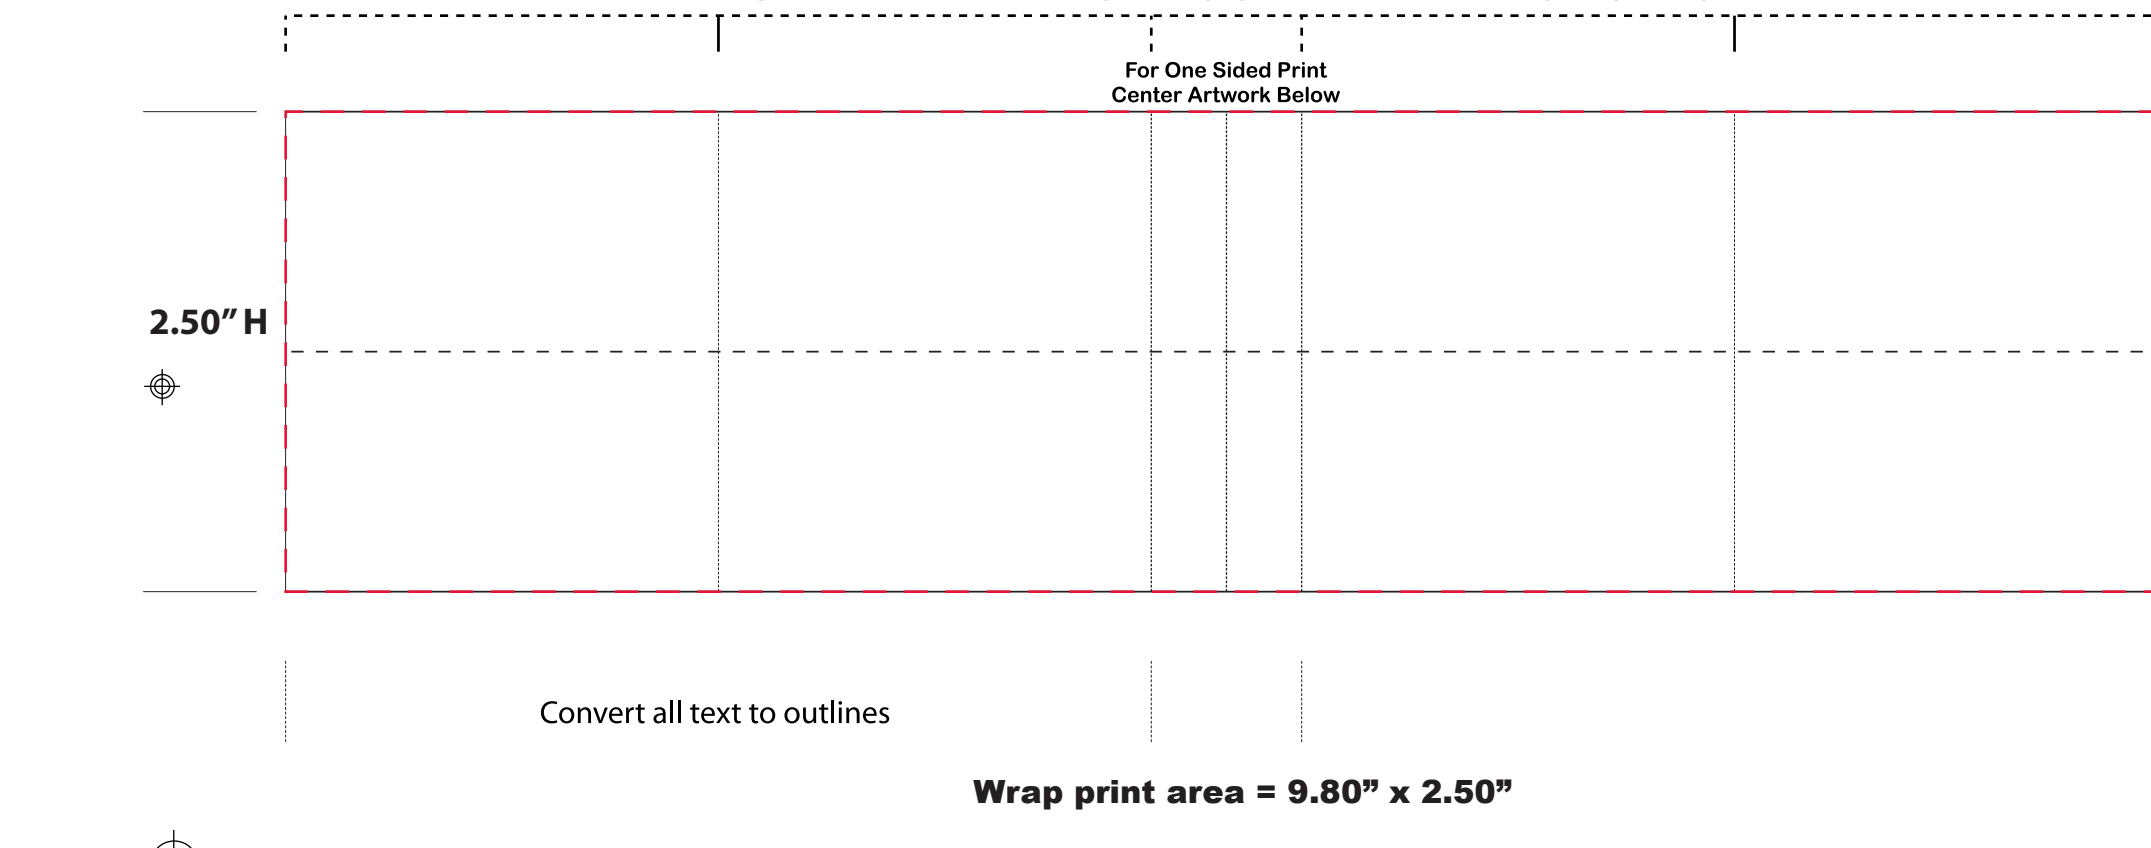

STANDARD SILK-SCREEN

F.P.O.

**COMPOSITE
NOT ACTUAL SIZE**

Wraparound

F.P.O.

**COMPOSITE
NOT ACTUAL SIZE**

Tight Registration Not Recommended for More Than 2 Colors

Dashed Line For Imprint Area Only. Will Not Print.

Artist/Date:	Item #: 5713	Proofing:
Order #:	Imprint Size : 3" W x 2 1/2" H	
Ship Date:	Imprint Type : Standard Silk-Screen	
Imprint Color:	Wraparound: 9 4/5" W x 2 1/2" H	
Item Color:	(1 Color Only)	