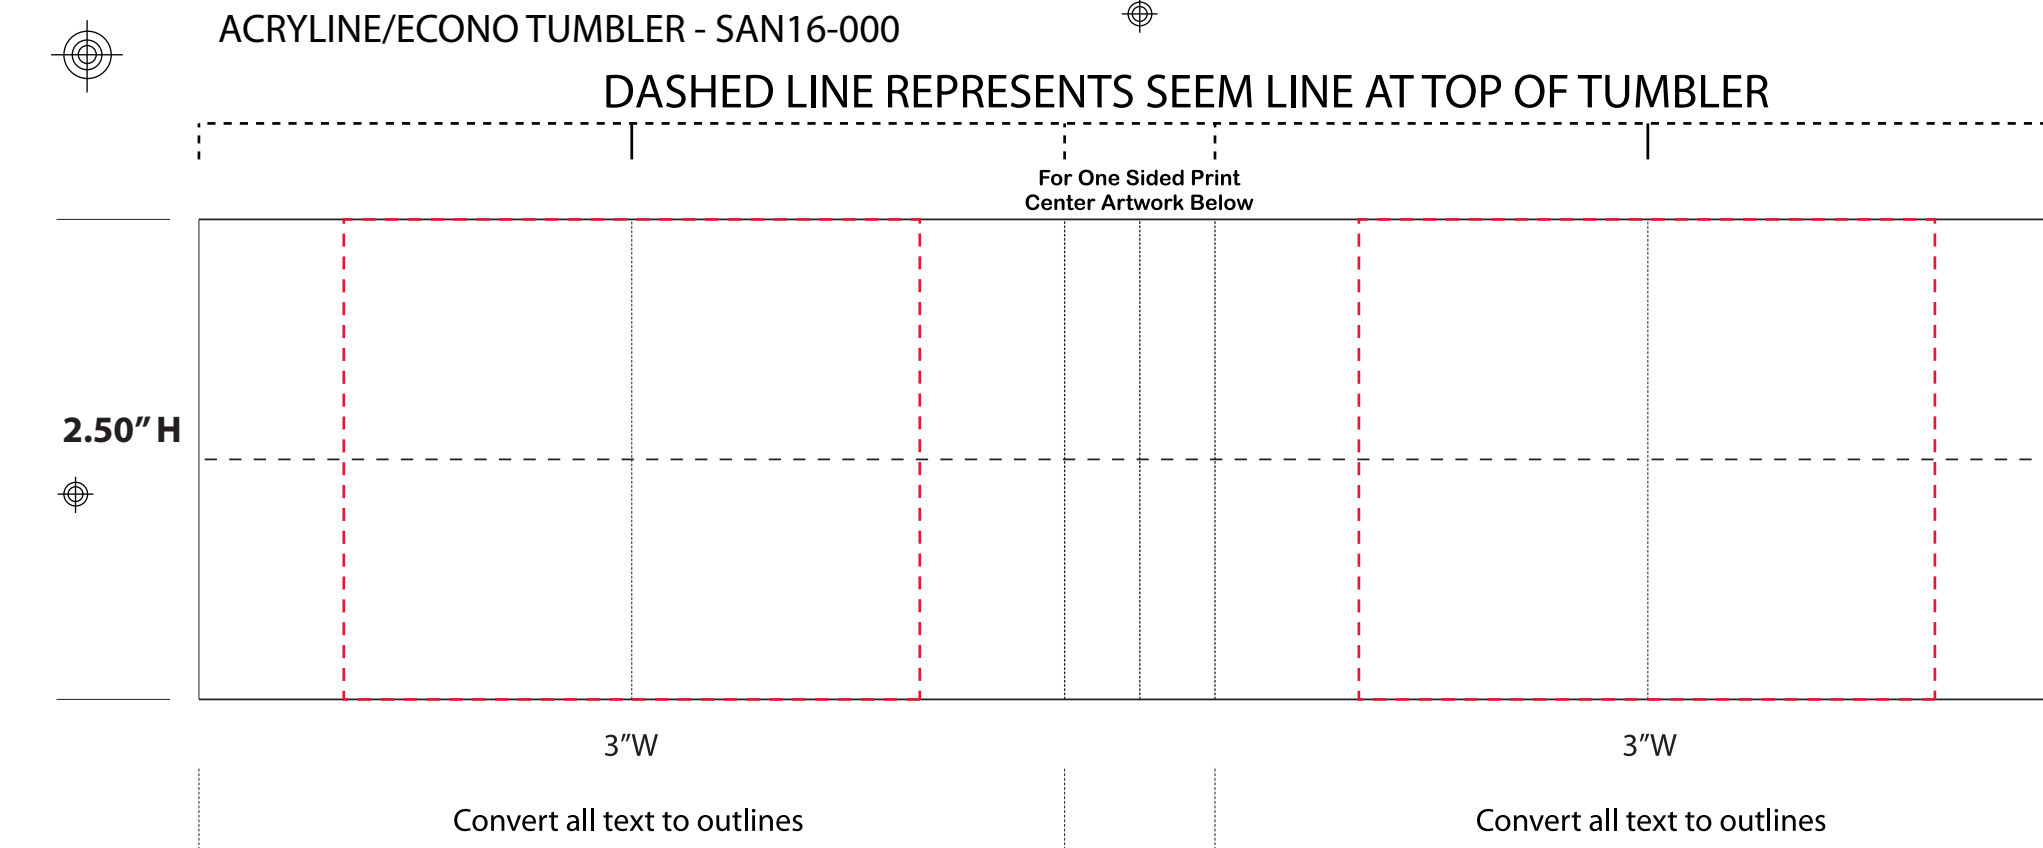

STANDARD SILK-SCREEN

F.P.O.

**COMPOSITE
NOT ACTUAL SIZE**

Wraparound

F.P.O.

**COMPOSITE
NOT ACTUAL SIZE**

Tight Registration Not Recommended for More Than 2 Colors

Dashed Line For Imprint Area Only. Will Not Print.

Artist/Date:	Item #: 5713	Proofing:
Order #:	Imprint Size : 3" W x 2 1/2" H	
Ship Date:	Imprint Type : Standard Silk-Screen	
Imprint Color:	Wraparound: 9 4/5" W x 2 1/2" H	
Item Color:	(1 Color Only)	